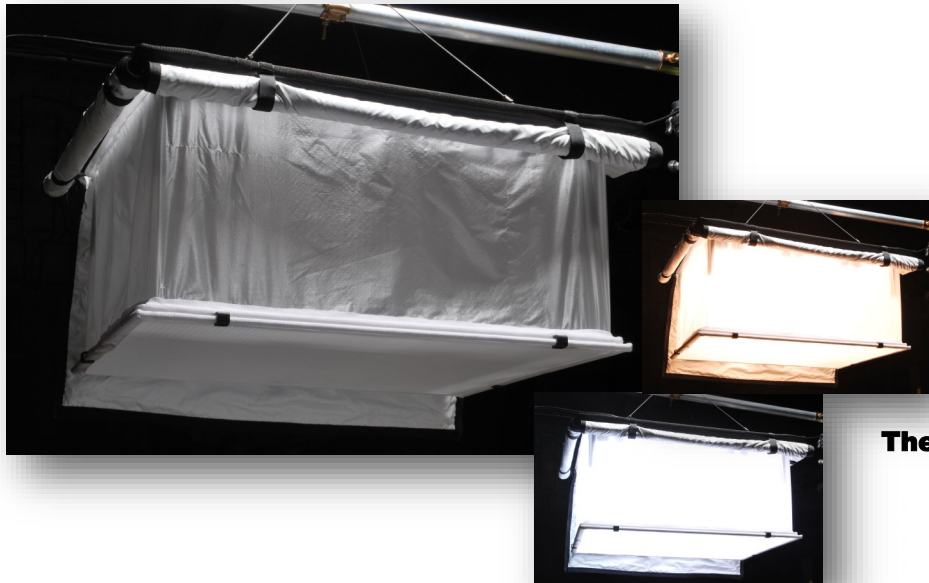

## LED Spacelights for HD Cinema, TV Studio and Virtual Reality Digital Imaging

### A Bi-Color LED Spacelight that's:

- Easy to use
- Doesn't use a lot of juice
- Changes when technology does and
- Won't break the bank.

### The SpaceBox *IS* the New Spacelight.

The **SpaceBox** is **THE NEW LED spacelight**, designed around the nonstop needs of today's production dynamics.

It's a **simple, economical** and **efficient** idea that brings a fresh perspective to a classic studio lighting solution. The SpaceBox is a dimmable, two-channel, LED tube based, overhead space light fixture that can be operated in bi-color or single color modes.

Surprisingly bright with low power consumption along with the unique rectangular skirt format makes the SpaceBox an astoundingly efficient overhead fixture for today's small to medium, budget conscious facilities.