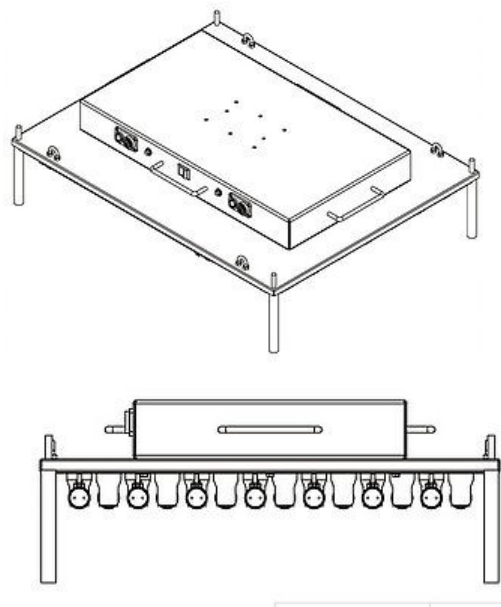

### The SpaceBox *IS* the New Spacelight.

The **SpaceBox** is **THE NEW LED spacelight**, designed around the nonstop needs of today's production dynamics.

It's a **simple, economical** and **efficient** idea that brings a fresh perspective to a classic studio lighting solution. The SpaceBox is a dimmable, two-channel, LED tube based, overhead space light fixture that can be operated in bi-color or single color modes.

### General Fixture Weights & Dims

**Head** = 30"L x 23½"D x 10"H | 25 lbs. (loaded w/ 14 Tubes)

**Translucent Skirt** = 31 ¾"W x 25¼"D x 15"H | 4 lbs.

**Translucent Target** = 32½"W x 26"D | 2 lbs.

**4-Way Zippered Blackout Skirt** = 35"W x 28¼"D x 20"H | 5 lbs.